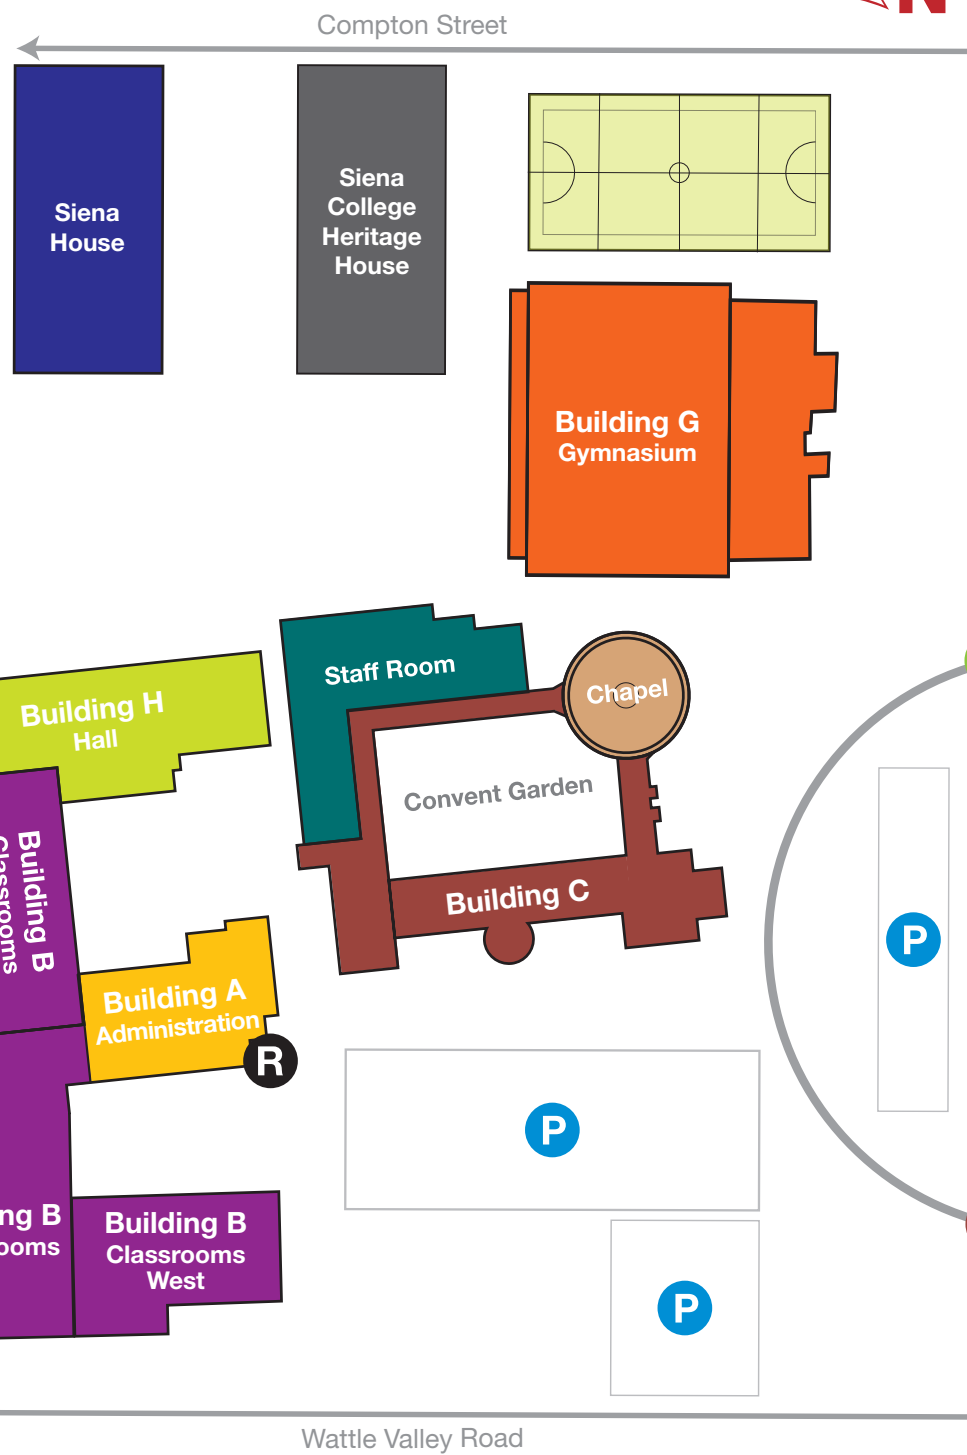

SIENA COLLEGE

CAMBERWELL

Building A
Main College Reception

Building B
Lower East Food Technology
Upper East Contemporary Classrooms
Upper West Classrooms

Building C
Convent Courtyard
Caleruega
Chapel

Building D **Dominic De Guzman Centre**
Science Laboratories

Building E **St Catherine Centre**
First Floor Student Reception
Susan Alberti Auditorium

Second Floor Year 12 Centre

Third Floor Contemporary Classrooms
Visual Communication
Design Mac Laboratory

Building F
First Floor **Avignon**
Albertus Magnus Library
Careers Practitioner
Learning Enhancement

Second Floor **Benincasa**
Classrooms
General Purpose Computer Area

Third Floor **Gagliardi**
Art Gallery
Visual Art and Technology Classrooms

- E** Entrance
- P** Parking
- Ex** Exit
- R** Reception